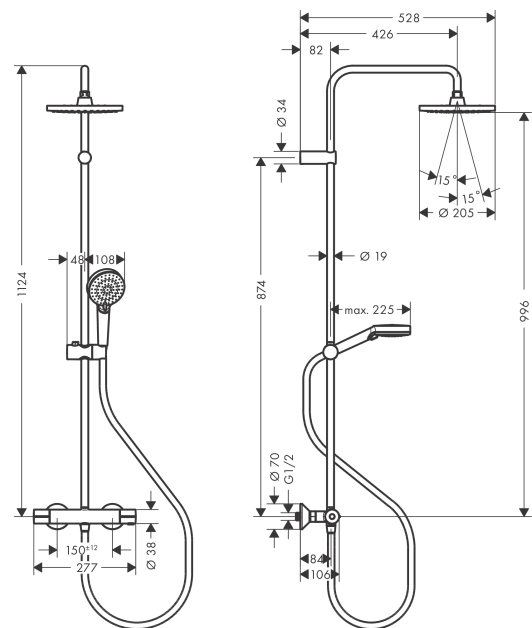

Scale drawing