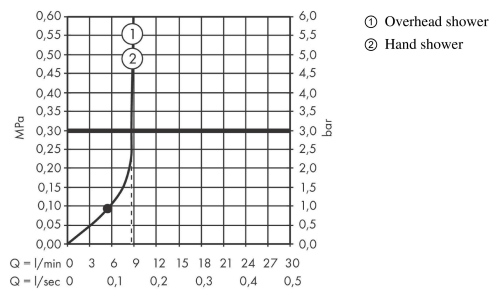

Vernis Blend
Showerpipe 200 1jet EcoSmart with thermostat
 Surfaces: **Chrome** Article Number: **26089000**

Description

product features

- consists of: overhead shower, hand shower, shower thermostat, shower hose, slider
- overhead shower Vernis Blend 200 1jet
- shower head size overhead shower: 205 mm
- spray type overhead shower: Rain
- ball-joint: overhead shower angle adjustable
- spray type hand shower: Rain, IntenseRain
- maximum flow rate at 3 bar: 8,7 l/min
- minimum flow pressure: 1 bar
- operating pressure: min. 1 bar/max. 10 bar
- shower bar diameter: 19 mm
- height-adjustable slider with locking push-button slider
- shower arm length overhead shower: 426 mm
- thermostat Vernis
- safety lock at 40° C
- adjustable hot water limitation
- outlets controlled via turning handle
- will not run two outlets at same time
- mounting type: exposed installation
- connection dimension DN15
- connection thread G 1/2
- centre distance 150 ± 12 mm
- intrinsically safe against backflow

Technology

Product image

Scale drawing

Vernis Blend
Showerpipe 200 1jet EcoSmart with thermostat
 Surfaces: **Chrome** Article Number: **26089000**

Flowchart

Vernis Blend
Showerpipe 200 1jet EcoSmart with thermostat
 Surfaces: **Chrome** Article Number: **26089000**