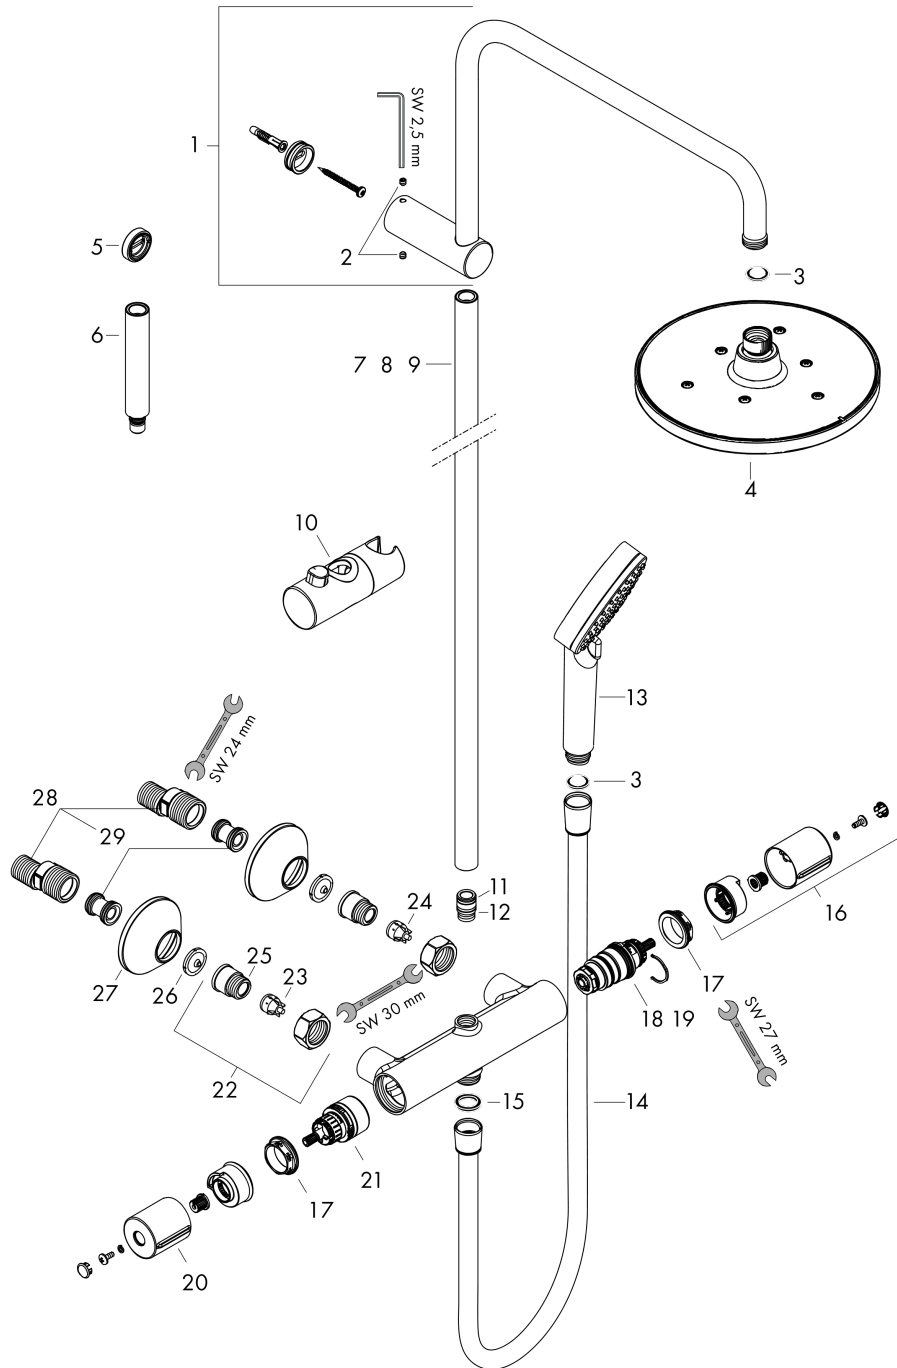

Vernis Blend
Showerpipe 200 1jet EcoSmart with thermostat
Surfaces: **Chrome** Article Number: **26089000**

Exploded Drawing

Year of production: >04/21

Vernis Blend
Showerpipe 200 1jet EcoSmart with thermostat
Surfaces: **Chrome** Article Number: **26089000**

Spare part list

Year of production: >04/21

Pos.	Description	Article Number	Price	PU
1	shower arm	93768000	-	1
2	hollow set screw M5x5	98446000	-	1
3	filter packing	94246000	-	1
4	-	26277000	-	1
5	tile-matching-disk	93813000	-	1
6	extension 100 mm	94164000	-	1
7	pipe	93906000	-	1
8	pipe	93770000	-	1
9	pipe	93907000	-	1
10	support, assy	93729000	-	1
11	O-ring 12x2	98214000	-	1
12	O-ring 11x2	98127000	-	1
13	-	26340000	-	1
14	shower hose Metaflex'C 1,60 m	28266000	-	1
15	seal	98058000	-	1
16	handle for thermostat	93727000	-	1
17	nut	98913000	-	1
18	thermostat cartridge	98282000	-	1
19	cartridge for exchanged connections	92373000	-	1
20	handle	93731000	-	1
21	shut off unit with selector	98283000	-	1
22	connecting thread G½	93730000	-	1
23	non return valve (pressure-resistant up to 2 MPa)	93136000	-	1
24	non return valve	96737000	-	1
25	O-ring 16x2	98133000	-	1
26	filter packing	96922000	-	1
27	escutcheon Ø 70 mm	93718000	-	1
28	set of S-unions (±12 mm)	94140000	-	1
29	noise reduction	96429000	-	1